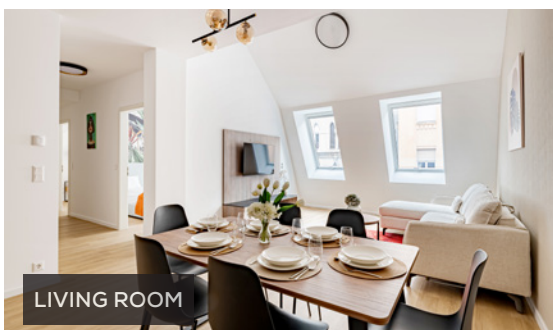

BATHROOM 2

- Bath tub
- Hairdryer
- Towels

LIVING ROOM