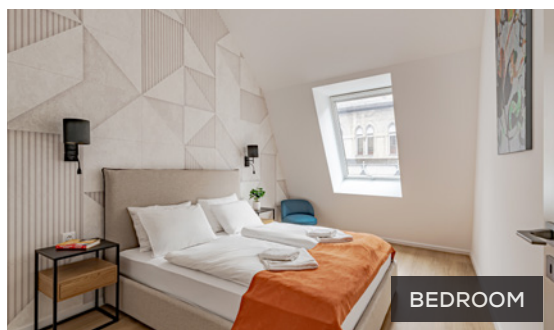

LIVING ROOM

BEDROOM