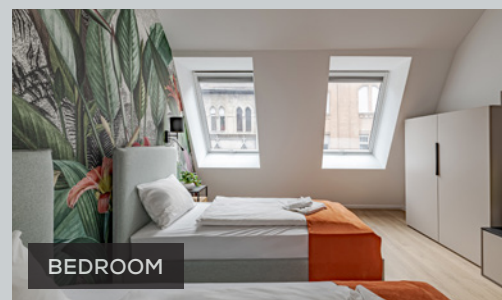

Modern → 43

76 sqm

6 person

LIVING ROOM

BEDROOM

BATHROOM

FACILITIES

LIVING ROOM

-  Sofa bed
-  Internet (300 mbit/s)
-  Smart TV

BEDROOM 1

-  Double bed

BEDROOM 2

-  2 single bed

BATHROOM 1

-  Shower
-  Hairdryer
-  Towels

BATHROOM 2